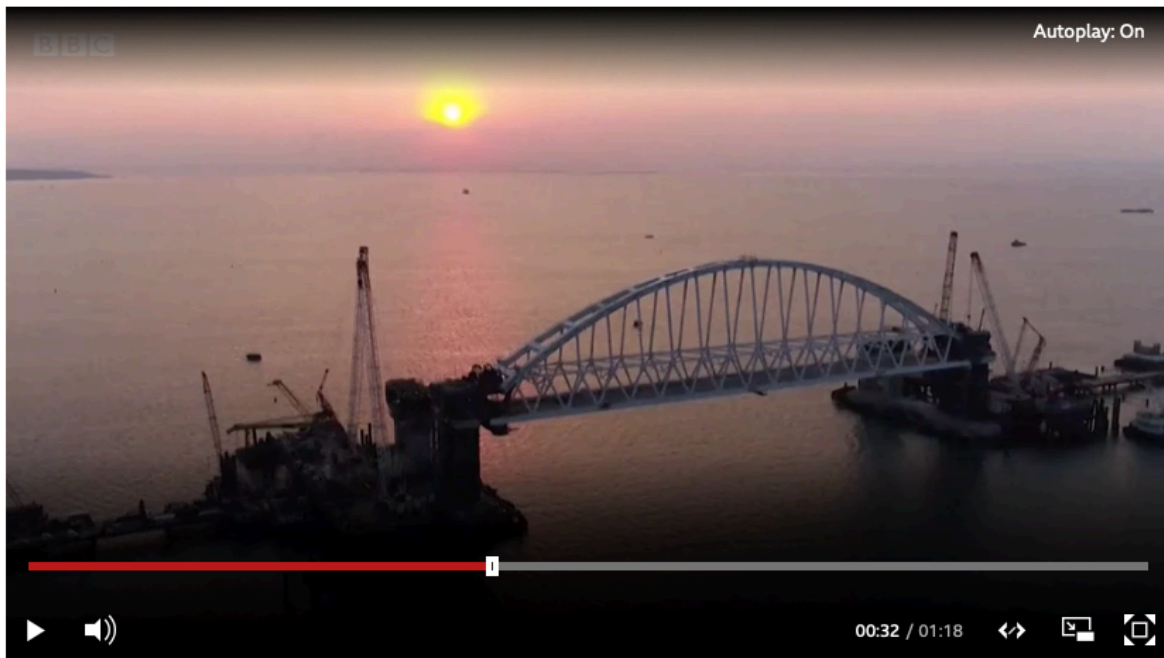

Controversial Russia-Crimea bridge opens

BBC, 15 May 2018

Russian president, Vladimir Putin, has inaugurated a highly controversial bridge linking southern Russia to Crimea.

The \$3.7bn (£2.7bn) bridge has been a flagship political project for Russia as it seeks to cement its hold on to the territory it annexed from Ukraine in 2014.

<https://www.bbc.com/news/av/world-europe-44134045/controversial-russia-crimea-bridge-opens>